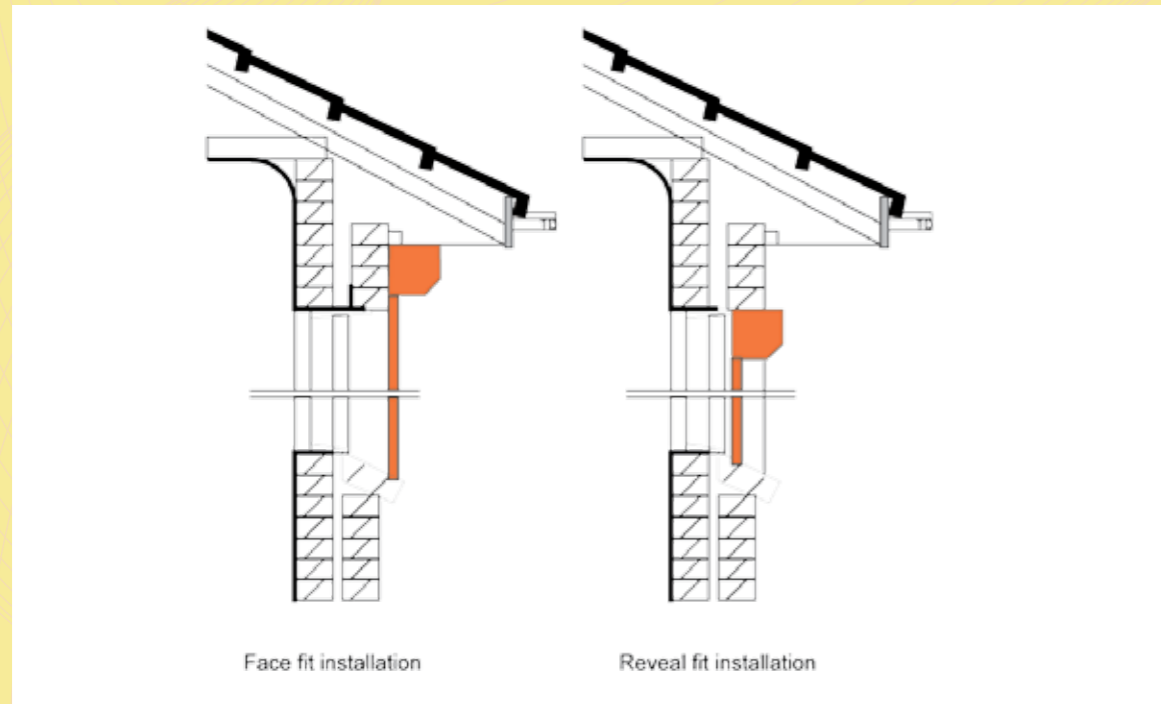

INSTALLATION.

STANDARD GUIDE COLOURS.

Note: Headbox, guide and bottom bar are ONLY available in white, cream, sand, brown and black. Powdercoating is required for other colours.

Rollashield®

ALUMINIUM ROLLER SHUTTERS