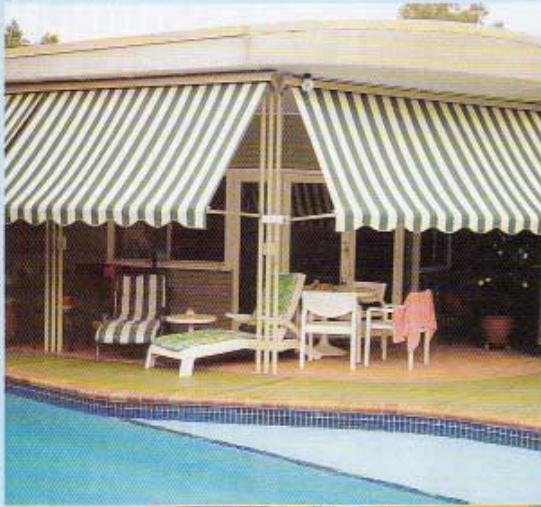

Fashionline

—ROLL UP AWNINGS—