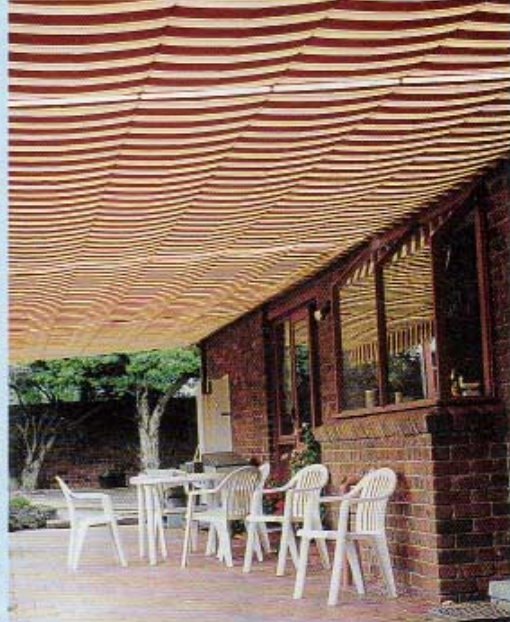

FOLDING ARM AWNING

A beautiful home deserves a beautiful outdoor living area and a Folding Arm Awning achieves that by creating shady outdoor living space over patios, balconies or poolside. The engineered arms can extend to 3.6m without the need of support posts to intrude on your view. Easy push button control with a SOMFY electric motor, or fully automatic with a SOMFY Line sun and wind sensor controller.

We can offer you the widest range of styles, colours and fabrics in acrylics, mesh and canvas.

Control your shading automatically by motorising your awnings. Somfy motors allow you to control your awnings by way of sun, wind, temperature, rain or time controllers.

For difficult to reach windows, we can install awnings which allow for easy inside operation with a cord or winch operated.

New Sundream Fabric Awnings for patio covers, restaurants and roof covers for glass enclosures or pergolas. The Sundream System has been designed for maximum versatility. Each unit can be up to 30 (sqm) surface up to 6m wide.

The Fashionline Patio Cover.

Extend your outdoor living areas and keep your house cool by installing a custom made **Patio Awning** to your pergola. Patio Awnings are easily retracted by cord and pulley and are designed to fold up under eaves. Great to install underneath Polycarbonate or glass coverings for those hot summer days.