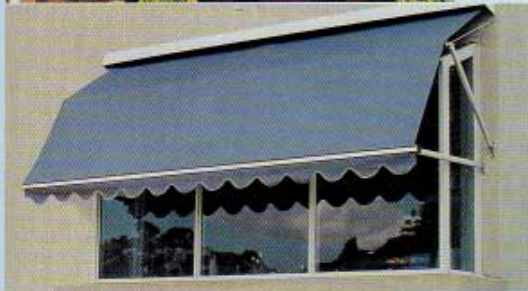

Fashionline

SPECIAL CANVAS AWNINGS

Fashionline Fabric Awnings bring to you the elegance of style, protection and cooling so often required. Protect your valuable carpet and curtains from fading and from the worst effects of ultraviolet rays which break down many of the fibres used in them. It will protect valuable furniture from direct and reflected sun damage. It will save on costs by minimising the need for supplementary cooling. Probably most important of all, **Fashionline Awnings** will reduce total heat load on and in your home. The result will be more comfort during the day and quicker cooling at night.*