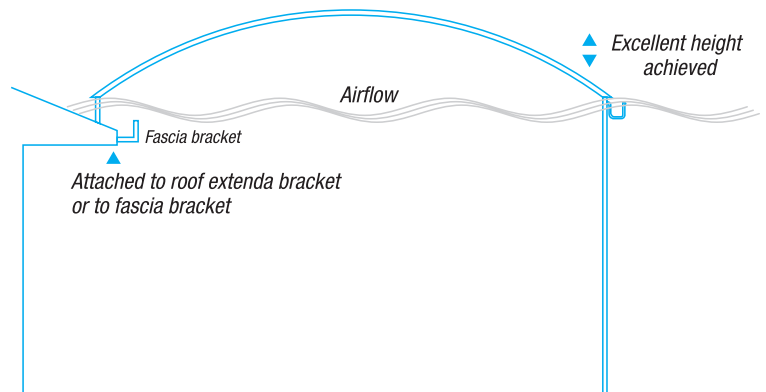

CARB-O-LITE domusawnings

CORRUGATED OR TWINWALLED POLYCARBONATE AWNINGS

CARB-O-LITEDomusawnings

CORRUGATED OR TWINWALLED POLYCARBONATE AWNINGS

Roof Attachment

Specifications

- Available in twin wall / corrugated polycarbonate
- Fully engineered designed frames
- Bracket fix through roof tiles or through fascia
- Fully powder coated understructures
- Large choice of sheet colours to choose from
- Spans to 6m
- Excellent air ventilation for better heat reduction

The System

The dome like structure allows natural tunnel breezes to occur allowing ventilation of any heat build up. By using roof brackets, air can escape either side. This unique design allows a comfortable translucent area to be built with reduced risk of heat build up (conditions apply).

Roof Extenda bracket system

Carbolite 8mm Twin Wall sheet

- Lets in light & keeps out heat
- 200 times tougher than float glass
- Lightweight sheeting, less understructure
- Cost efficient alternative to glass
- 99.9% UV protective
- Better thermal heat reduction
- Less screw fixings needed
- No overlap lines of sheets
- 1400 radius allowable

Koorlite Corrugated and Greca sheet

- Lets in light & keeps out heat
- 200 times tougher than float glass
- Lightweight sheeting, less understructure
- Cost efficient alternative to twin wall sheet
- 99.9% UV protective
- 9000 radius allowable