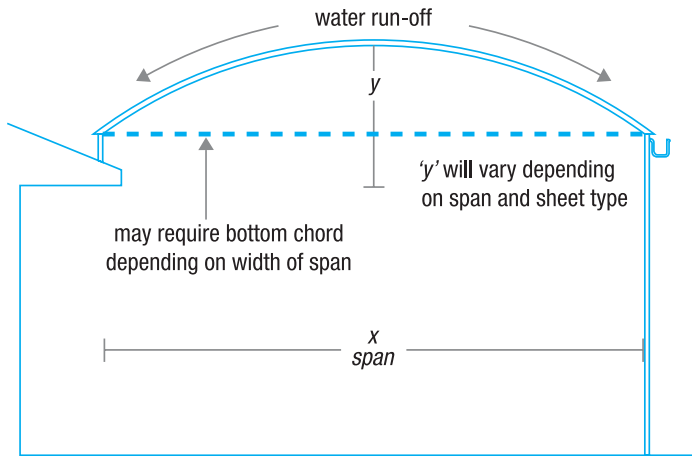

CARB-O-LITE domusawnings

CORRUGATED OR TWINWALLED POLYCARBONATE AWNINGS

CARB-O-LITEDomusawnings

CORRUGATED OR TWINWALLED POLYCARBONATE AWNINGS

Roof Attachment

Specifications

- Available in twin wall / corrugated polycarbonate
- Fully engineered designed frames
- Bracket fix through roof tiles or through fascia
- Fully powder coated understructures
- Large choice of sheet colours to choose from
- Spans to 6m
- Excellent air ventilation for better heat reduction

The System

The dome like structure allows natural tunnel breezes to occur allowing ventilation of any heat build up. By using roof brackets, air can escape either side. This unique design allows a comfortable translucent area to be built with reduced risk of heat build up (conditions apply).

Roof Extenda bracket system

Carbolite 8mm Twin Wall sheet

- Lets in light & keeps out heat
- 200 times tougher than float glass
- Lightweight sheeting, less understructure
- Cost efficient alternative to glass
- 99.9% UV protective
- Better thermal heat reduction
- Less screw fixings needed
- No overlap lines of sheets
- 1400 radius allowable