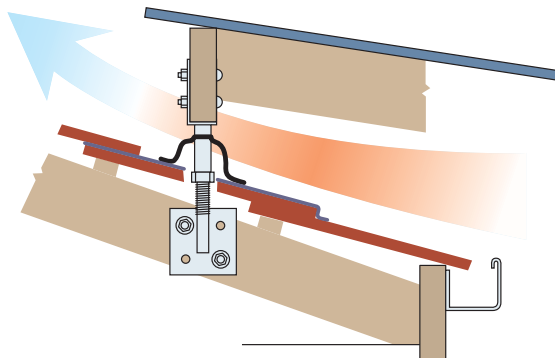

CARB-O-LITE domusawnings

CORRUGATED OR TWINWALLED POLYCARBONATE AWNINGS

CARB-O-LITEDomusawnings

CORRUGATED OR TWINWALLED POLYCARBONATE AWNINGS

Roof Attachment

Specifications

- Available in twin wall / corrugated polycarbonate
- Fully engineered designed frames
- Bracket fix through roof tiles or through fascia
- Fully powder coated understructures
- Large choice of sheet colours to choose from
- Spans to 6m
- Excellent air ventilation for better heat reduction

The System

The dome like structure allows natural tunnel breezes to occur allowing ventilation of any heat build up. By using roof brackets, air can escape either side. This unique design allows a comfortable translucent area to be built with reduced risk of heat build up (conditions apply).

Roof Extenda bracket system

Carbolite 8mm Twin Wall sheet

- Lets in light & keeps out heat
- 200 times tougher than float glass
- Lightweight sheeting, less understructure
- Cost efficient alternative to glass
- 99.9% UV protective
- Better thermal heat reduction
- Less screw fixings needed
- No overlap lines of sheets
- 1400 radius allowable

Koorlite Corrugated and Greca sheet

- Lets in light & keeps out heat
- 200 times tougher than float glass
- Lightweight sheeting, less understructure
- Cost efficient alternative to twin wall sheet
- 99.9% UV protective
- 9000 radius allowable